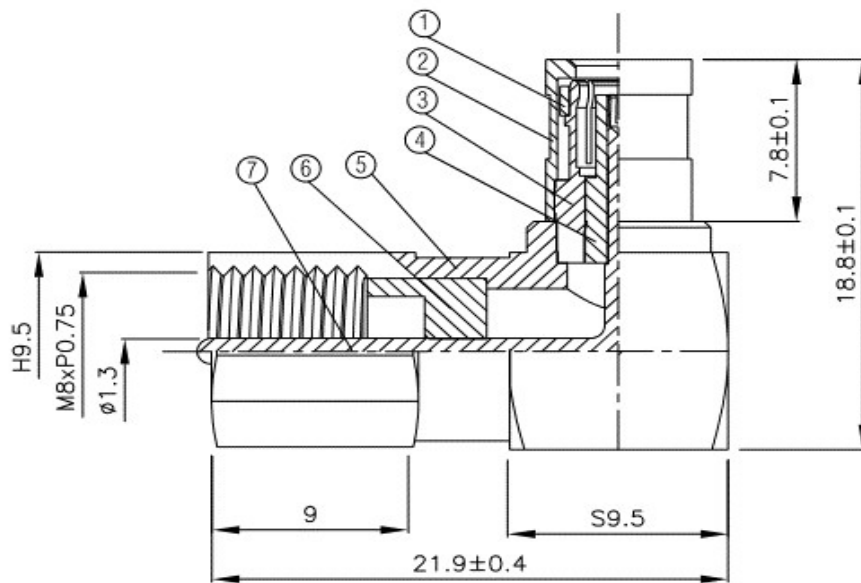

# NI - 132 / FME Stecker

NO	DESCRIPTION	MATERIAL	Q' TY	FINISH
1	WASHER	BE CU	1	NICKEL
2	BODY 1	BRASS	1	NICKEL
3	BODY 2	BRASS	1	NICKEL
4	INSULATION	TEFLON	1	TEFLON
5	BODY 3	BRASS	1	NICKEL
6	INSULATION	TEFLON	1	TEFLON
7	PIN	PH.BRONZE	1	GOLD